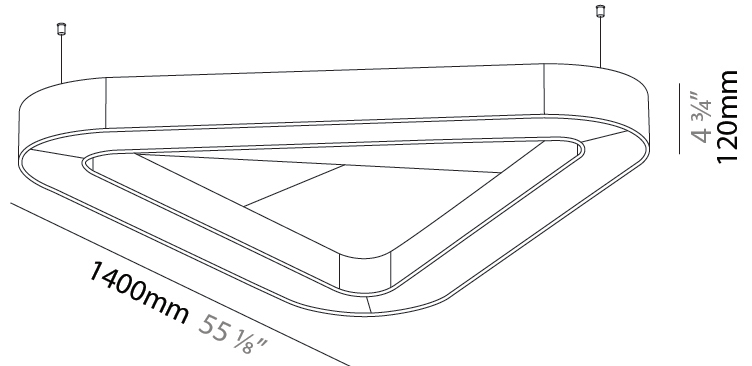

GENERAL

Series: Victory Acoustic
Partner: Prolicht
Division: Architectural
Installation: Suspension
Product Type: Acoustic
Mounting Location: Ceiling
Light Distribution: Direct

PHYSICAL

Shape: Round
Length (mm): 1400
Length (in): 55 1/8
Width (mm): 1271
Width (in): 50 1/16
Height (mm): 120
Height (in): 4 3/4

Diffuser: [PMMA - Opal / Micro-Prism](#)
Fixture Finish: [SSR / BKV / CWI / CRY / HAB / UFT / ITA / RUA / FTG / MYG / LOD / PUS / FRO / FUP / KIA / POP / BLS / SPG / MEY / GOH / CHC / COM / ABZ / JAG / OBR / MOS / ROR](#)

Acoustic Finish: [SFW / CYW / SEE / SYN / MTS / PMB / TTN / CYB / STO / DPE / BES / SHB / ARE / ANE / VRD / CRF](#)

Fixture Material: Aluminum
Primary Material: Acoustic
Cable Details: [2000mm / 78 3/4" or 6000mm / 236 1/4" Transparent Cable](#)

ELECTRICAL

Lamp Type: LED (Zhaga Standard)
Input Wattage (W): 58.7
Total Output Wattage (W): 53.7
Dimming: [Non-Dimmable](#)
Driver Included: Yes
Driver Location: Integrated
Driver Type: Constant Current - Universal
Driver Class: Class 2
Input Voltage (V): 120 - 277

LED

Color Temperature (°K): [2700 / 3000 / 3500 / 4000](#)
Max. Delivered Lumen (lm): [4979 / 5153 / 6051 / 5239](#)
Nominal Lumen (lm): [7660 / 7928 / 9309 / 8060](#)
CRI: [>90 CRI](#)
Lamp Life (hrs): 50000

OPTICAL

RATINGS AND CERTIFICATIONS

Certified By: CSA Certified to UL and CSA Standards
IP rating: IP20