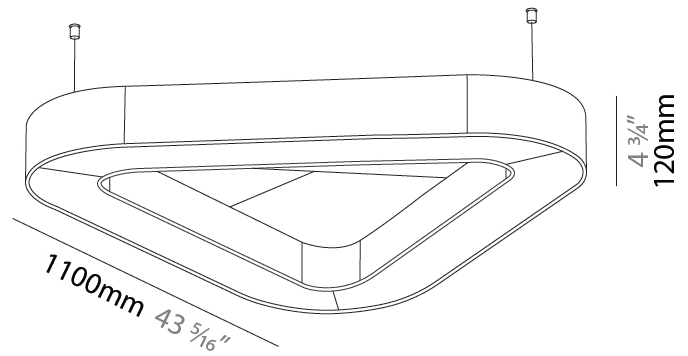

GENERAL

Series: Victory Acoustic
Partner: Prolicht
Division: Architectural
Installation: Suspension
Product Type: Acoustic
Mounting Location: Ceiling
Light Distribution: Direct / Indirect

PHYSICAL

Shape: Round
Length (mm): 1100
Length (in): 43 ⁵/₁₆
Width (mm): 1012
Width (in): 39 ¹³/₁₆
Height (mm): 120
Height (in): 4 ³/₄

Diffuser: [PMMA - Opal / Micro-Prism](#)
Fixture Finish: [SSR / BKV / CWI / CRY / HAB / UFT / ITA / RUA / FTG / MYG / LOD / PUS / FRO / FUP / KIA / POP / BLS / SPG / MEY / GOH / CHC / COM / ABZ / JAG / OBR / MOS / ROR](#)

Acoustic Finish: [SFW / CYW / SEE / SYN / MTS / PMB / TTN / CYB / STO / DPE / BES / SHB / ARE / ANE / VRD / CRF](#)

Fixture Material: Aluminum
Primary Material: Acoustic
Cable Details: [2000mm / 78 3/4" or 6000mm / 236 1/4" Transparent Cable](#)

ELECTRICAL

Lamp Type: LED (Zhaga Standard)
Input Wattage (W): 73.4
Total Output Wattage (W): 66.3
Dimming: Non-Dimmable
Driver Included: Yes
Driver Location: Integrated
Driver Type: Constant Current - Universal
Driver Class: Class 2
Input Voltage (V): 120 - 277

LED

Color Temperature (°K): 2700 / 3000 / 3500 / 4000
Max. Delivered Lumen (lm): 3734 / 3865 / 4538 / 3929
Nominal Lumen (lm): 5745 / 5946 / 6982 / 6045
CRI: >90 CRI
Lamp Life (hrs): 50000

OPTICAL

RATINGS AND CERTIFICATIONS

Certified By: CSA Certified to UL and CSA Standards
IP rating: IP20