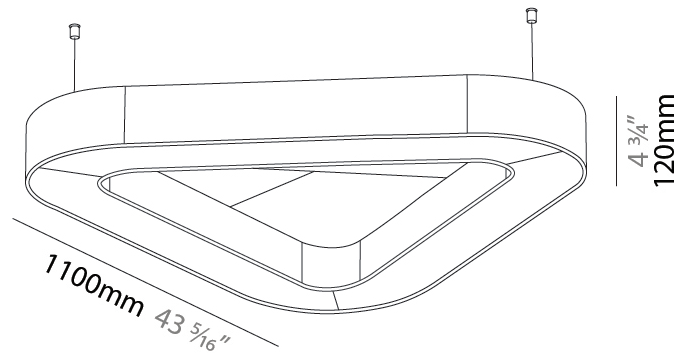

GENERAL

Series: Victory Acoustic
Partner: Prolicht
Division: Architectural
Installation: Suspension
Product Type: Acoustic
Mounting Location: Ceiling
Light Distribution: Direct

PHYSICAL

Shape: Round
Length (mm): 1100
Length (in): 43 ⁵/₁₆
Width (mm): 1012
Width (in): 39 ¹³/₁₆
Height (mm): 120
Height (in): 4 ³/₄

Diffuser: [PMMA - Opal / Micro-Prism](#)
Fixture Finish: [SSR / BKV / CWI / CRY / HAB / UFT / ITA / RUA / FTG / MYG / LOD / PUS / FRO / FUP / KIA / POP / BLS / SPG / MEY / GOH / CHC / COM / ABZ / JAG / OBR / MOS / ROR](#)

Acoustic Finish: [SFW / CYW / SEE / SYN / MTS / PMB / TTN / CYB / STO / DPE / BES / SHB / ARE / ANE / VRD / CRF](#)

Fixture Material: Aluminum
Primary Material: Acoustic
Cable Details: 2000mm / 78 3/4" or 6000mm / 236 1/4" Transparent Cable

ELECTRICAL

Lamp Type: LED (Zhaga Standard)
Input Wattage (W): 44.1
Total Output Wattage (W): 40
Dimming: [Non-Dimmable](#)
Driver Included: Yes
Driver Location: Integrated
Driver Type: Constant Current - Universal
Driver Class: Class 2
Input Voltage (V): 120 - 277

LED

Color Temperature (°K): [2700 / 3000 / 3500 / 4000](#)
Max. Delivered Lumen (lm): [3734 / 3865 / 4538 / 3929](#)
Nominal Lumen (lm): [5745 / 5946 / 6982 / 6045](#)
CRI: >90 CRI
Lamp Life (hrs): 50000

OPTICAL

RATINGS AND CERTIFICATIONS

Certified By: CSA Certified to UL and CSA Standards
IP rating: IP20